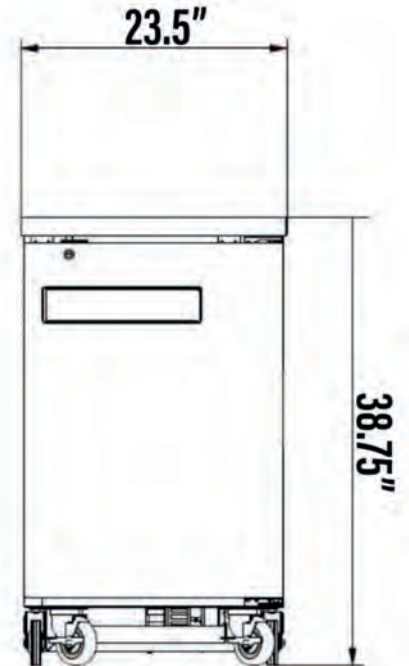

# SPECIFICATIONS

Capacity (Cu. ft)	6.5
Capacity (Litres)	184.06
Exterior Unit Dimensions (in)	23.5" (w) x 30.75" (d) x 38.75" (h)
Interior Dimensions (in)	19.5" (w) x 26" (d) x 29" (h)
Packing Dimensions (in)	24.5" (w) x 34.75" (d) x 42.75" (h)
Net/Gross Weight (lbs)	154/176
Material	Acier laqué noir/acier inoxydable
Doors	1
Adjustable Shelves	4
Casters	Included
Keg Capacity	1 x ½ barils
Temperature (°C)	(0°C) - (5°C)
Refrigerant (CFC-Free)	R290
Amperage (A)	1.92
Voltage (V)	115V/60Hz
Plug Type	NEMA 5-15P