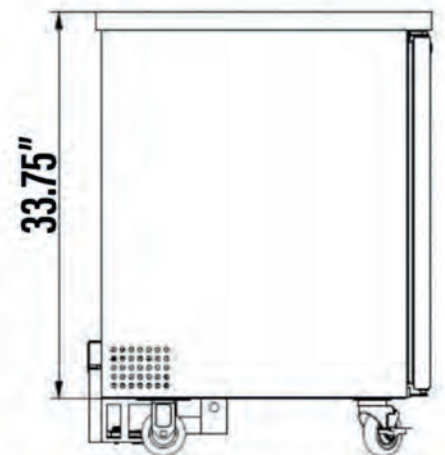

# SPECIFICATIONS

Capacity (Cu. ft)	6.5
Capacity (Litres)	184.06
Exterior Unit Dimensions (in)	23.5" (w) x 30.75" (d) x 38.75" (h)
Interior Dimensions (in)	19.5" (w) x 26" (d) x 29" (h)
Packing Dimensions (in)	24.5" (w) x 34.75" (d) x 42.75" (h)
Net/Gross Weight (lbs)	154/176
Material	Acier laqué noir/acier inoxydable
Doors	1
Adjustable Shelves	4
Casters	Included
Keg Capacity	1 x ½ barils
Temperature (°C)	(0°C) - (5°C)
Refrigerant (CFC-Free)	R290
Amperage (A)	1.92
Voltage (V)	115V/60Hz
Plug Type	NEMA 5-15P